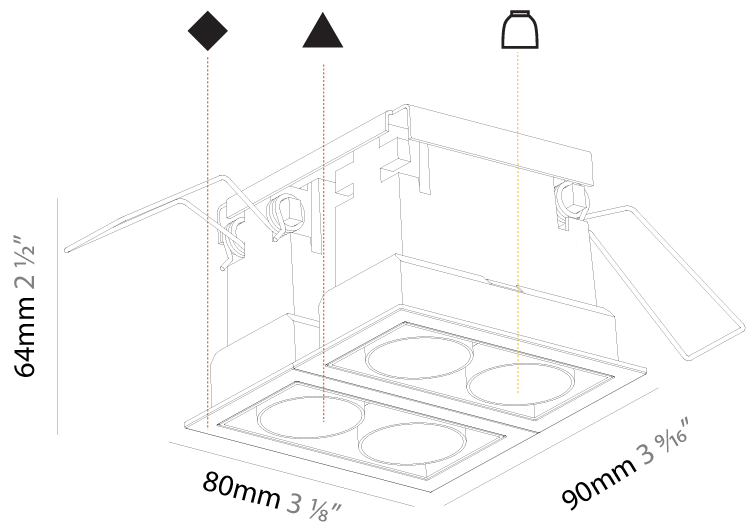

ELECTRICAL

Lamp Type: LED (Zhaga Standard)
Input Wattage (W): 17.8
Total Output Wattage (W): 13
Dimming: Tri-Mode (Non-Dimming and Phase Dimming (120Vac only) and 0-10V Dimming)
Driver Included: No
Driver Location: Recessed Housing
Driver Type: Constant Current - Universal
Driver Class: Class 2
Housing: See components
Input Voltage (V): 120 - 277
Constant Current (MA): 1050

LED

Number of LEDs: 4
Color Temperature (°K): 2700 / 3000 / 3500 / 4000
Max. Delivered Lumen (lm): Max 880
Nominal Lumen (lm): 880 / 960 / 980 / 1000
CRI: >90 CRI
Lamp Life (hrs): 50000

OPTICAL

Reflector: 8 / 18 / 34

RATINGS AND CERTIFICATIONS

Certified By: CSA Certified to UL and CSA Standards

IP rating: IP20
Zaneen Corporation © 2026, T 1800-388-3382, F 416-247-9319, www.zaneen.com

Available for International specifications by adding 'INT' at the end of the existing Model #. For assistance on 'custom' specifications, contact zteam@zaneen.com. In a constant effort to supply the best product, we reserve the right to change specifications or materials without notice. The most recent specification sheets are found at zaneen.com

PROJECT
TYPE
SPECIFIER
QUANTITY
DATE