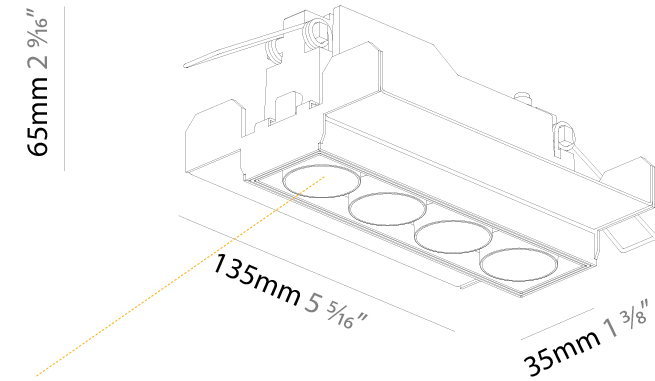

ELECTRICAL

Lamp Type: LED (Zhaga Standard)
Input Wattage (W): 14.3
Total Output Wattage (W): 13.3
Dimming: Tri-Mode (Non-Dimming and Phase Dimming (120Vac only) and 0-10V Dimming)
Driver Included: No
Driver Location: Recessed Housing
Driver Type: Constant Current - Universal
Driver Class: Class 2
Housing: See components
Input Voltage (V): 120 - 277
Constant Current (MA): 1050

LED

Number of LEDs: 4
Color Temperature (°K): [2700 / 3000 / 3500 / 4000](#)
Max. Delivered Lumen (lm): 750 / 850 / 862 / 880
CRI: >90 CRI
Lamp Life (hrs): 50000
Upon Request: Special Color Temperature

OPTICAL

Reflector: [8 / 18 / 34](#)
Upon Request: Special Beam Angles

RATINGS AND CERTIFICATIONS

Certified By: CSA Certified to UL and CSA Standards
IP rating: IP20

Zaneen Group Inc. © 2026, T 1800-388-3382, F 416-247-9319, www.zaneen.com

Available for International specifications by adding 'INT' at the end of the existing Model #. For assistance on 'custom' specifications, contact zteam@zaneen.com. In a constant effort to supply the best product, we reserve the right to change specifications or materials without notice. The most recent specification sheets are found at zaneen.com