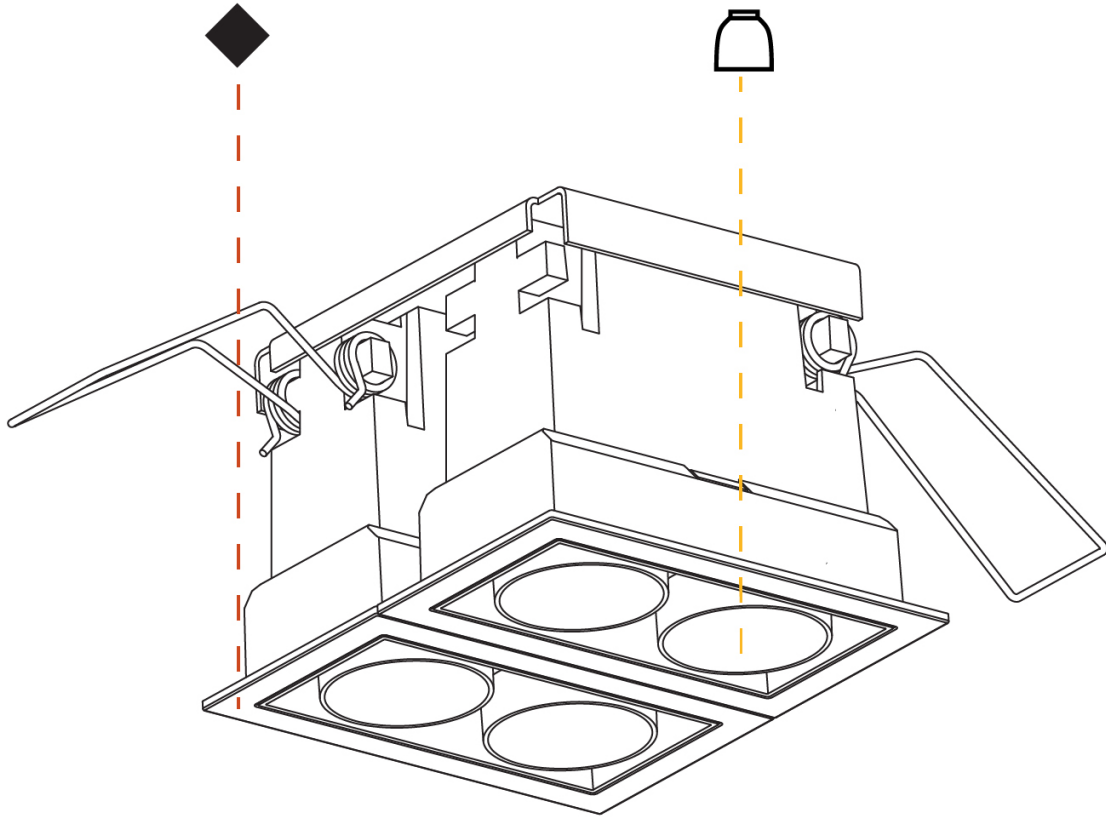

MAGIQ 2X2 CELL RECESSED

A35633-

PROJECT _____

TYPE _____

SPECIFIER _____

QUANTITY _____

DATE _____