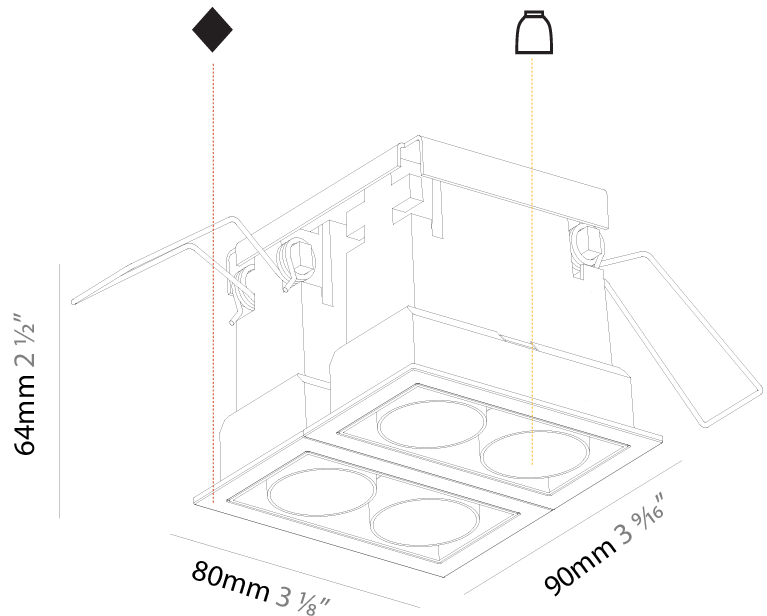

ELECTRICAL

Lamp Type: LED (Zhaga Standard)
Input Wattage (W): 14.3
Total Output Wattage (W): 13
Dimming: Tri-Mode (Non-Dimming and Phase Dimming (120Vac only) and 0-10V Dimming)
Driver Included: No
Driver Location: Recessed Housing
Driver Type: Constant Current - Universal
Driver Class: Class 2
Housing: See components
Input Voltage (V): 120 - 277
Constant Current (MA): 1050

LED

Number of LEDs: 4
Color Temperature (°K): 2700 / 3000 / 3500 / 4000
Max. Delivered Lumen (lm): 781 / 852 / 869 / 887
Nominal Lumen (lm): 880 / 930 / 941 / 960
CRI: >90 CRI
Lamp Life (hrs): 50000

OPTICAL

Reflector: 8 / 18 / 34

RATINGS AND CERTIFICATIONS

Certified By: CSA Certified to UL and CSA Standards

IP rating: IP20
Zaneen Company Inc. © 2026, T 1800-388-3382, F 416-247-9319, www.zaneen.com

Available for International specifications by adding 'INT' at the end of the existing Model #. For assistance on 'custom' specifications, contact zteam@zaneen.com. In a constant effort to supply the best product, we reserve the right to change specifications or materials without notice. The most recent specification sheets are found at zaneen.com