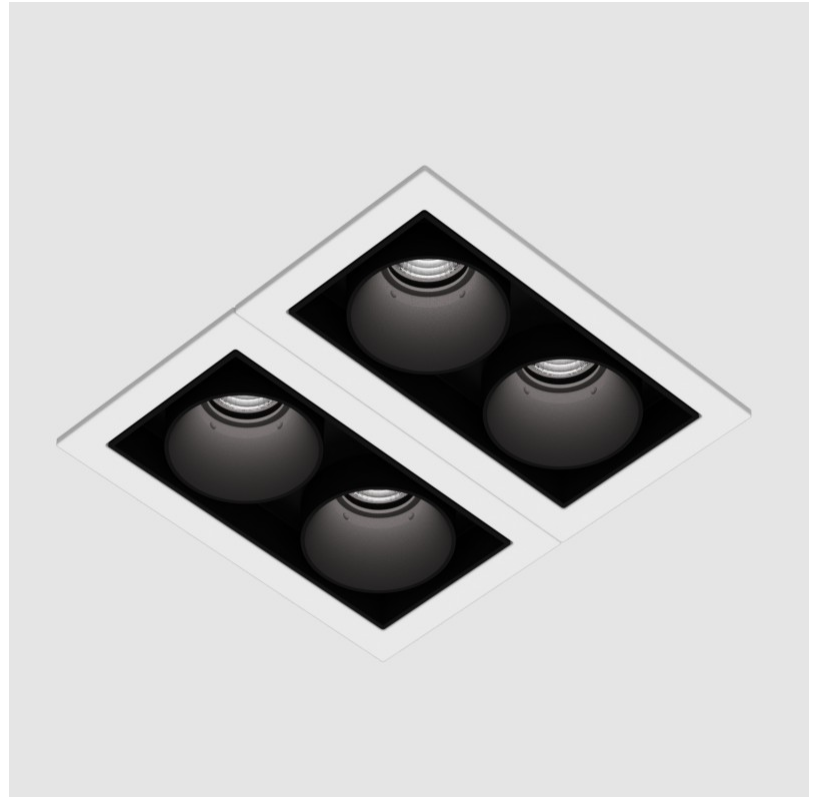

ELECTRICAL

Lamp Type: LED (Zhaga Standard)
Input Wattage (W): 14.3
Total Output Wattage (W): 13
Dimming: Tri-Mode (Non-Dimming and Phase Dimming (120Vac only) and 0-10V Dimming)
Driver Included: No
Driver Location: Recessed Housing
Driver Type: Constant Current - Universal
Driver Class: Class 2
Housing: See components
Input Voltage (V): 120 - 277
Constant Current (MA): 1050

LED

Number of LEDs: 4
Color Temperature (°K): 2700 / 3000 / 3500 / 4000
Max. Delivered Lumen (lm): 781 / 852 / 869 / 887
Nominal Lumen (lm): 880 / 930 / 941 / 960
CRI: >90 CRI
Lamp Life (hrs): 50000

OPTICAL

Reflector: 8 / 18 / 34

RATINGS AND CERTIFICATIONS

Certified By: CSA Certified to UL and CSA Standards

IP rating: IP20
Zaneen Company Inc. © 2026, T 1800-388-3382, F 416-247-9319, www.zaneen.com

Available for International specifications by adding 'INT' at the end of the existing Model #. For assistance on 'custom' specifications, contact zteam@zaneen.com. In a constant effort to supply the best product, we reserve the right to change specifications or materials without notice. The most recent specification sheets are found at zaneen.com