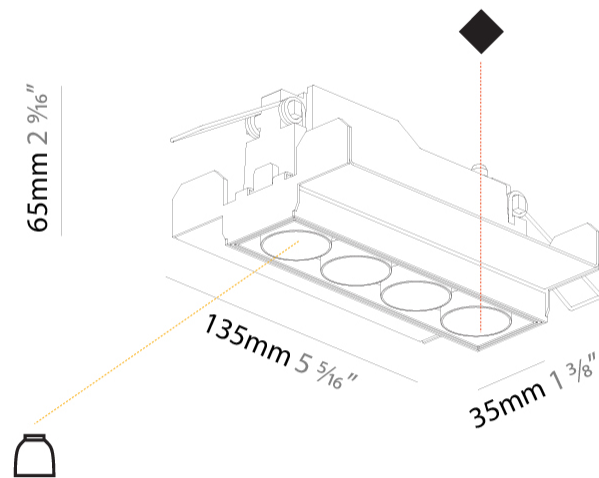

ELECTRICAL

Lamp Type: LED (Zhaga Standard)
Input Wattage (W): 14.3
Total Output Wattage (W): 13.3
Dimming: Tri-Mode (Non-Dimming and Phase Dimming (120Vac only) and 0-10V Dimming)
Driver Included: No
Driver Location: Recessed Housing
Driver Type: Constant Current - Universal
Driver Class: Class 2
Housing: See components
Input Voltage (V): 120 - 277
Constant Current (MA): 1050

LED

Number of LEDs: 4
Color Temperature (°K): 2700 / 3000 / 3500 / 4000
Max. Delivered Lumen (lm): 750 / 850 / 862 / 880
CRI: >90 CRI
Lamp Life (hrs): 50000
Upon Request: Special Color Temperature

OPTICAL

Reflector: 8 / 14 / 34
Upon Request: Special Beam Angles

RATINGS AND CERTIFICATIONS

Zaneen Group Inc. © 2026, 1 800 388 3382, F 416-247-9319, www.zaneen.com

Certified by: CSA Certified, ETL and CEM Standards

For assistance on 'custom' specifications, contact zteam@zaneen.com.

In an effort to supply the best product, we reserve the right to change specifications or materials without notice. The most recent specification sheets are found at zaneen.com