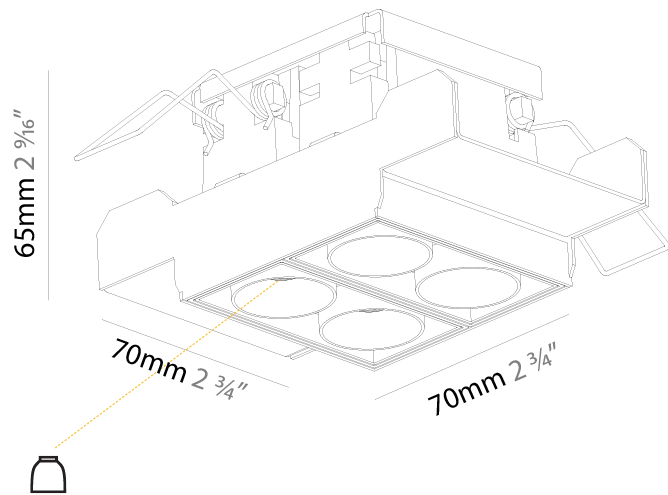

ELECTRICAL

Lamp Type: LED (Zhaga Standard)
Input Wattage (W): 14.3
Total Output Wattage (W): 13.2
Dimming: Tri-Mode (Non-Dimming and Phase Dimming (120Vac only) and 0-10V Dimming)
Driver Included: No
Driver Location: Recessed Housing
Driver Type: Constant Current - Universal
Driver Class: Class 2
Housing: See components
Input Voltage (V): 120 - 277
Constant Current (MA): 1050

LED

Number of LEDs: 4
Color Temperature (°K): 2700 / 3000 / 3500 / 4000
Max. Delivered Lumen (lm): 780 / 830 / 833 / 850
CRI: >90 CRI
Lamp Life (hrs): 50000
Upon Request: Special Color Temperature

OPTICAL

Reflector: 10 / 20 / 40
Upon Request: Special Beam Angles

RATINGS AND CERTIFICATIONS

Certified By: CSA Certified to UL and CSA Standards
IP rating: IP20

Zaneen Group Inc. © 2026, T 1800-388-3382, F 416-247-9319, www.zaneen.com

Available for International specifications by adding 'INT' at the end of the existing Model #. For assistance on 'custom' specifications, contact zteam@zaneen.com. In a constant effort to supply the best product, we reserve the right to change specifications or materials without notice. The most recent specification sheets are found at zaneen.com

PROJECT	
TYPE	
SPECIFIER	
QUANTITY	
DATE