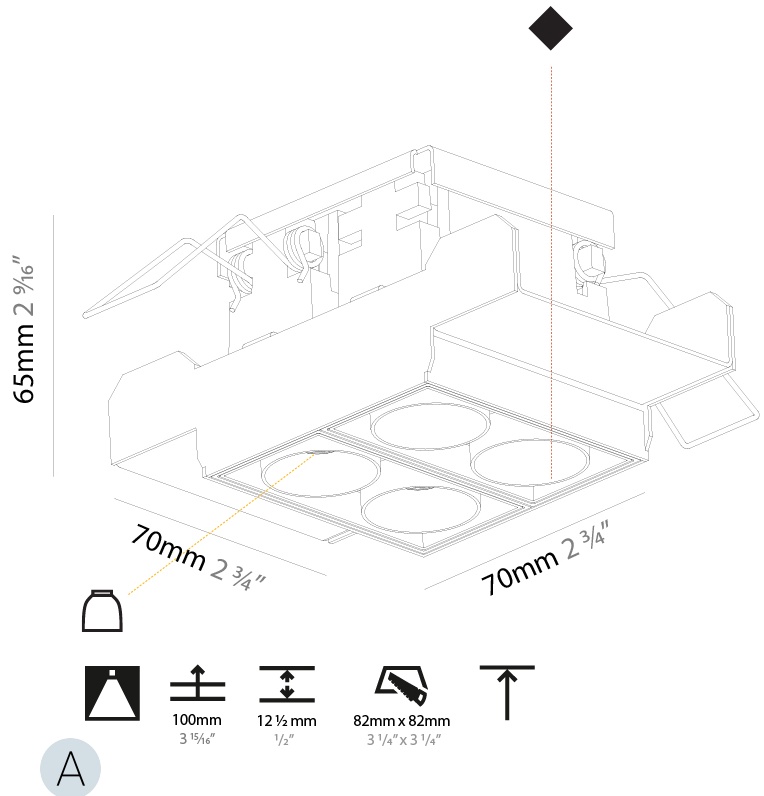

ELECTRICAL

Lamp Type: LED (Zhaga Standard)
Input Wattage (W): 18
Total Output Wattage (W): 16.4
Dimming: Tri-Mode (Non-Dimming and Phase Dimming (120Vac only) and 0-10V Dimming)
Driver Included: No
Driver Location: Recessed Housing
Driver Type: Constant Current - Universal
Driver Class: Class 2
Housing: See components
Input Voltage (V): 120 - 277
Constant Current (MA): 1050

LED

Number of LEDs: 4
Color Temperature (°K): 2700 / 3000 / 3500 / 4000
Max. Delivered Lumen (lm): Max. 887
CRI: >90 CRI
Lamp Life (hrs): 50000
Upon Request: Special Color Temperature

OPTICAL

Reflector: 8 / 18 / 34
Upon Request: Special Beam Angles

RATINGS AND CERTIFICATIONS

Certified By: CSA Certified to UL and CSA Standards
Zaneen Lighting Inc. © 2024, 11801-388-1389, 1-416-247-9319, www.zaneen.com

For International specifications by adding 'INT' at the end of the existing Model #. For assistance on 'custom' specifications, contact zteam@zaneen.com. In a constant effort to supply the best product, we reserve the right to change specifications or materials without notice. The most recent specification sheets are found at zaneen.com